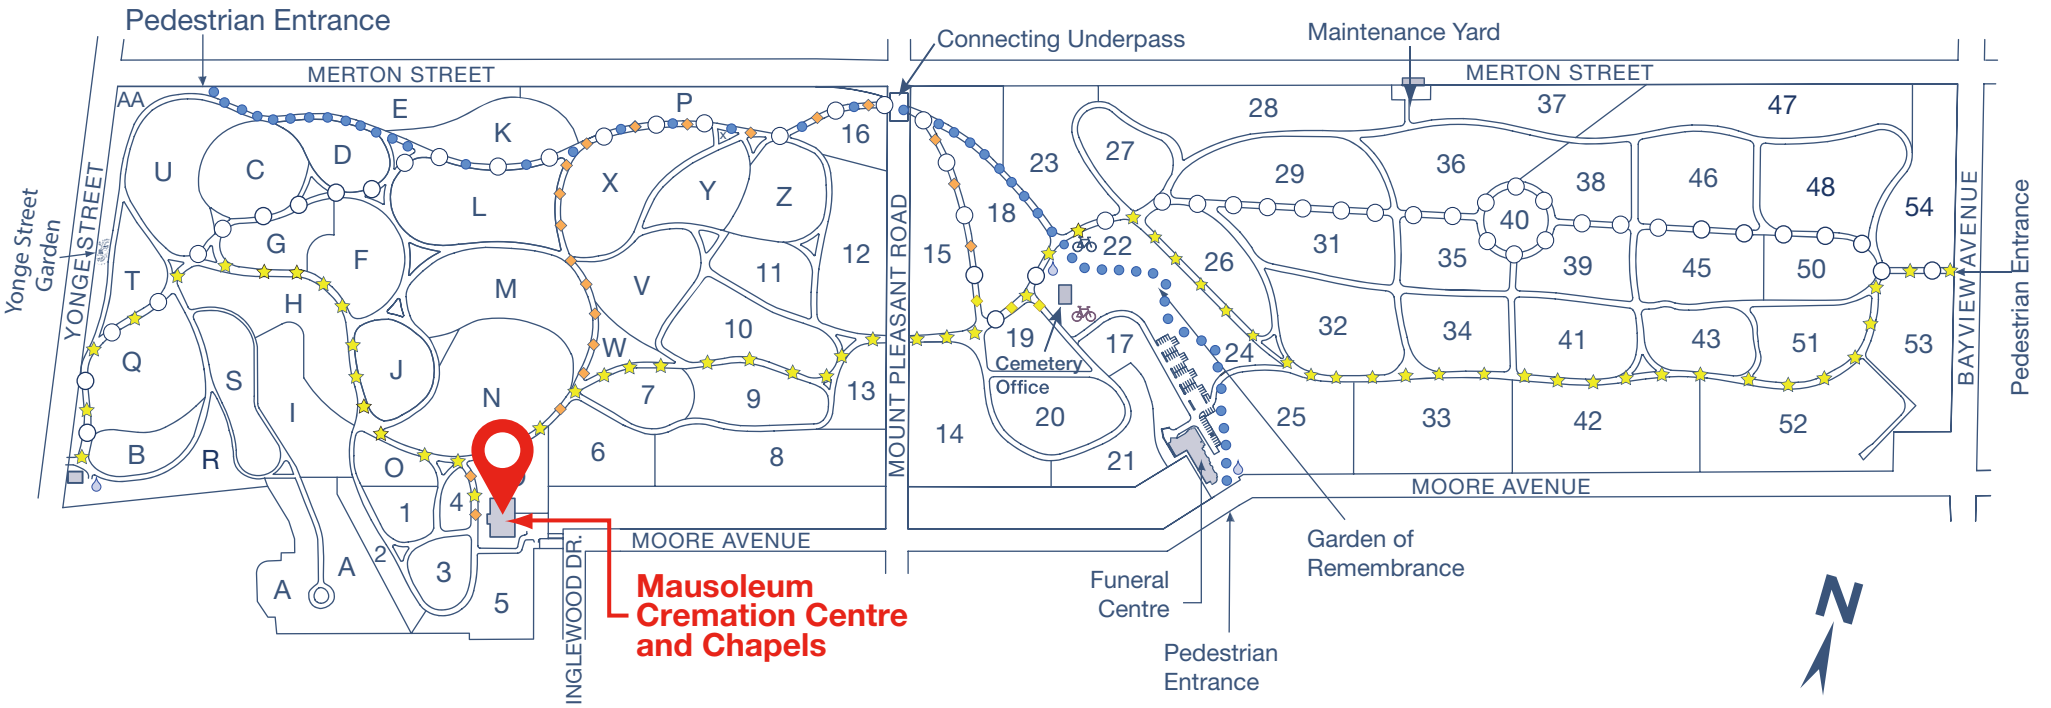

Mount Pleasant Cemetery, Cremation and Funeral Centres

375 Mount Pleasant Road, Toronto, ON M4T 2V8
 Office Hours: 8:00 a.m. to 5:00 p.m. Monday to Saturday
 Cemetery: 416-485-9129 Funeral Centre: 416-485-5572

GATE CLOSING TIMES:
 Daylight Saving to September 30th 8:00 p.m.
 October 1st to Eastern Standard Time 6:00 p.m.
 Eastern Standard Time to DST 5:30 p.m.

DIRECTIONAL ROAD LINES

- ◆ BROKEN YELLOW ROAD LINE (BETWEEN CEMETERY OFFICE AND CREMATORIUM/MAUSOLEUM CHAPELS)
- ★ SOLID YELLOW ROAD LINE (FROM YONGE STREET, WEST MOUNT PLEASANT ENTRANCE OR BAYVIEW PEDESTRIAN ENTRANCE TO CREMATORIUM/MAUSOLEUM CHAPELS)
- SOLID BLUE LINE (FOR HERITAGE/BELTLINE PEDESTRIAN ENTRANCE)
- WHITE ROAD LINE (MAIN ROAD FROM YONGE STREET ENTRANCE, BENEATH MOUNT PLEASANT ROAD TO BAYVIEW PEDESTRIAN ENTRANCE)
- 🚲 BICYCLE RACK
- 💧 DRINKING FOUNTAIN